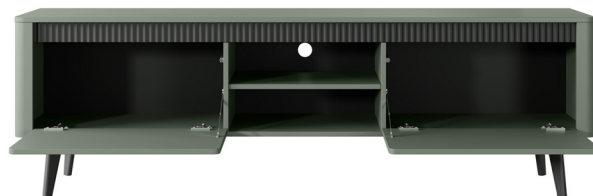

GENERAL INFORMATION

Body: laminated chipboard E05, 16 mm
+ rounded MDF slats + grooved MDF strip

Body color: misty green + black (grooved MDF strip)

Front: laminated chipboard E05, 16 mm

Front color: misty green

HDF: black

Rim: ABS, in the color of the board

Handle: none, push-to-open

Legs: wood, black color

Hinges: parallel / inset / twin

Drawer guides: ball guides, full extension

HDF drawer: black

A - high commode 4d - W 113,2 / H 130,6 / D 38 cm

B - commode 163 2d3s - W 163,2 / H 86,4 / D 38 cm

C - commode 163 6s - W 163,2 / H 86,4 / D 38 cm

INFORMATION

The collection presented in this offer is the property of Meble Laski Kaczorowska Sp.k. This card is not an offer within the meaning of the Civil Code. The manufacturer reserves the right to make structural changes to the offered furniture, without changing the overall character. The dimensions given may be slightly changed. All dimensions given are external dimensions and are given in centimeters. Due to different monitor settings, the colors on offer may slightly differ from the colors of the furniture.

D - rtv table 187 2d - W 187,2 / H 58,4 / D 38 cm

E - rtv table 163 2d - W 163,2 / H 58,4 / D 38 cm

INFORMATION

The collection presented in this offer is the property of Meble Laski Kaczorowska Sp.k. This card is not an offer within the meaning of the Civil Code. The manufacturer reserves the right to make structural changes to the offered furniture, without changing the overall character. The dimensions given may be slightly changed. All dimensions given are external dimensions and are given in centimeters. Due to different monitor settings, the colors on offer may slightly differ from the colors of the furniture.