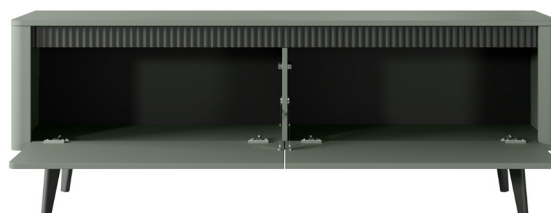

GENERAL INFORMATION

Body: laminated chipboard E05, 16 mm
+ rounded MDF slats + grooved MDF strip

Body color: misty green + black (grooved MDF strip)

Front: laminated chipboard E05, 16 mm

Front color: misty green

HDF: black

Rim: ABS, in the color of the board

Handle: none, push-to-open

Legs: wood, black color

Hinges: parallel / inset / twin

Drawer guides: ball guides, full extension

HDF drawer: black

A - high commode 4d - W 113,2 / H 130,6 / D 38 cm

B - commode 163 2d3s - W 163,2 / H 86,4 / D 38 cm

C - commode 163 6s - W 163,2 / H 86,4 / D 38 cm

INFORMATION

The collection presented in this offer is the property of Meble Laski Kaczorowska Sp.k. This card is not an offer within the meaning of the Civil Code. The manufacturer reserves the right to make structural changes to the offered furniture, without changing the overall character. The dimensions given may be slightly changed. All dimensions given are external dimensions and are given in centimeters. Due to different monitor settings, the colors on offer may slightly differ from the colors of the furniture.

D - rtv table 187 2d - W 187,2 / H 58,4 / D 38 cm

E - rtv table 163 2d - W 163,2 / H 58,4 / D 38 cm

INFORMATION

The collection presented in this offer is the property of Meble Laski Kaczorowska Sp.k. This card is not an offer within the meaning of the Civil Code. The manufacturer reserves the right to make structural changes to the offered furniture, without changing the overall character. The dimensions given may be slightly changed. All dimensions given are external dimensions and are given in centimeters. Due to different monitor settings, the colors on offer may slightly differ from the colors of the furniture.