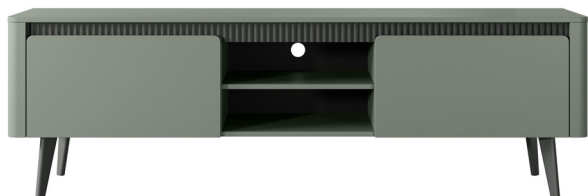

GENERAL INFORMATION

Body: laminated chipboard E05, 16 mm
+ rounded MDF slats + grooved MDF strip

Body color: misty green + black (grooved MDF strip)

Front: laminated chipboard E05, 16 mm

Front color: misty green

HDF: black

Rim: ABS, in the color of the board

Handle: none, push-to-open

Legs: wood, black color

Hinges: parallel / inset / twin

Drawer guides: ball guides, full extension

HDF drawer: black

A - high commode 4d - W 113,2 / H 130,6 / D 38 cm

B - commode 163 2d3s - W 163,2 / H 86,4 / D 38 cm

C - commode 163 6s - W 163,2 / H 86,4 / D 38 cm

INFORMATION

The collection presented in this offer is the property of Meble Laski Kaczorowska Sp.k. This card is not an offer within the meaning of the Civil Code. The manufacturer reserves the right to make structural changes to the offered furniture, without changing the overall character. The dimensions given may be slightly changed. All dimensions given are external dimensions and are given in centimeters. Due to different monitor settings, the colors on offer may slightly differ from the colors of the furniture.

D - rtv table 187 2d - W 187,2 / H 58,4 / D 38 cm

E - rtv table 163 2d - W 163,2 / H 58,4 / D 38 cm

INFORMATION

The collection presented in this offer is the property of Meble Laski Kaczorowska Sp.k. This card is not an offer within the meaning of the Civil Code. The manufacturer reserves the right to make structural changes to the offered furniture, without changing the overall character. The dimensions given may be slightly changed. All dimensions given are external dimensions and are given in centimeters. Due to different monitor settings, the colors on offer may slightly differ from the colors of the furniture.