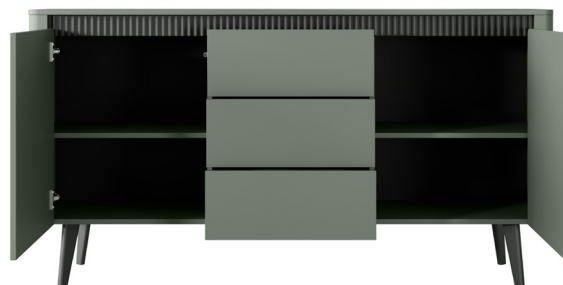

GENERAL INFORMATION

Body: laminated chipboard E05, 16 mm
+ rounded MDF slats + grooved MDF strip

Body color: misty green + black (grooved MDF strip)

Front: laminated chipboard E05, 16 mm

Front color: misty green

HDF: black

Rim: ABS, in the color of the board

Handle: none, push-to-open

Legs: wood, black color

Hinges: parallel / inset / twin

Drawer guides: ball guides, full extension

HDF drawer: black

A - high commode 4d - W 113,2 / H 130,6 / D 38 cm

B - commode 163 2d3s - W 163,2 / H 86,4 / D 38 cm

C - commode 163 6s - W 163,2 / H 86,4 / D 38 cm

INFORMATION

The collection presented in this offer is the property of Meble Laski Kaczorowska Sp.k. This card is not an offer within the meaning of the Civil Code. The manufacturer reserves the right to make structural changes to the offered furniture, without changing the overall character. The dimensions given may be slightly changed. All dimensions given are external dimensions and are given in centimeters. Due to different monitor settings, the colors on offer may slightly differ from the colors of the furniture.

D - rtv table 187 2d - W 187,2 / H 58,4 / D 38 cm

E - rtv table 163 2d - W 163,2 / H 58,4 / D 38 cm

INFORMATION

The collection presented in this offer is the property of Meble Laski Kaczorowska Sp.k. This card is not an offer within the meaning of the Civil Code. The manufacturer reserves the right to make structural changes to the offered furniture, without changing the overall character. The dimensions given may be slightly changed. All dimensions given are external dimensions and are given in centimeters. Due to different monitor settings, the colors on offer may slightly differ from the colors of the furniture.