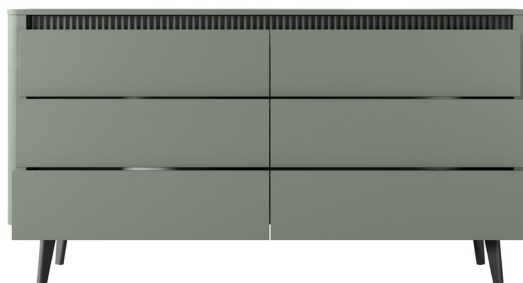

GENERAL INFORMATION

Body: laminated chipboard E05, 16 mm
+ rounded MDF slats + grooved MDF strip

Body color: misty green + black (grooved MDF strip)

Front: laminated chipboard E05, 16 mm

Front color: misty green

HDF: black

Rim: ABS, in the color of the board

Handle: none, push-to-open

Legs: wood, black color

Hinges: parallel / inset / twin

Drawer guides: ball guides, full extension

HDF drawer: black

A - high commode 4d - W 113,2 / H 130,6 / D 38 cm

B - commode 163 2d3s - W 163,2 / H 86,4 / D 38 cm

C - commode 163 6s - W 163,2 / H 86,4 / D 38 cm

INFORMATION

The collection presented in this offer is the property of Meble Laski Kaczorowska Sp.k. This card is not an offer within the meaning of the Civil Code. The manufacturer reserves the right to make structural changes to the offered furniture, without changing the overall character. The dimensions given may be slightly changed. All dimensions given are external dimensions and are given in centimeters. Due to different monitor settings, the colors on offer may slightly differ from the colors of the furniture.