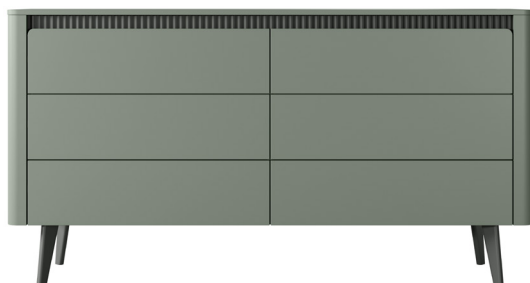

GENERAL INFORMATION

Body: laminated chipboard E05, 16 mm
+ rounded MDF slats + grooved MDF strip

Body color: misty green + black (grooved MDF strip)

Front: laminated chipboard E05, 16 mm

Front color: misty green

HDF: black

Rim: ABS, in the color of the board

Handle: none, push-to-open

Legs: wood, black color

Hinges: parallel / inset / twin

Drawer guides: ball guides, full extension

HDF drawer: black

A - high commode 4d - W 113,2 / H 130,6 / D 38 cm

B - commode 163 2d3s - W 163,2 / H 86,4 / D 38 cm

C - commode 163 6s - W 163,2 / H 86,4 / D 38 cm

INFORMATION

The collection presented in this offer is the property of Meble Laski Kaczorowska Sp.k. This card is not an offer within the meaning of the Civil Code. The manufacturer reserves the right to make structural changes to the offered furniture, without changing the overall character. The dimensions given may be slightly changed. All dimensions given are external dimensions and are given in centimeters. Due to different monitor settings, the colors on offer may slightly differ from the colors of the furniture.

D - rtv table 187 2d - W 187,2 / H 58,4 / D 38 cm

E - rtv table 163 2d - W 163,2 / H 58,4 / D 38 cm

INFORMATION

The collection presented in this offer is the property of Meble Laski Kaczorowska Sp.k. This card is not an offer within the meaning of the Civil Code. The manufacturer reserves the right to make structural changes to the offered furniture, without changing the overall character. The dimensions given may be slightly changed. All dimensions given are external dimensions and are given in centimeters. Due to different monitor settings, the colors on offer may slightly differ from the colors of the furniture.