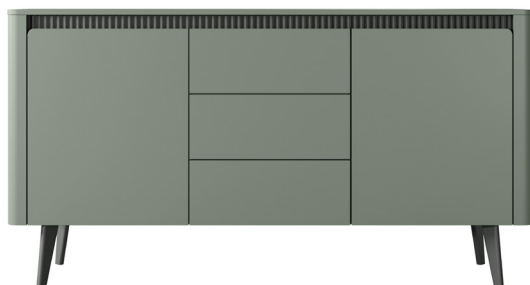

GENERAL INFORMATION

Body: laminated chipboard E05, 16 mm
+ rounded MDF slats + grooved MDF strip

Body color: misty green + black (grooved MDF strip)

Front: laminated chipboard E05, 16 mm

Front color: misty green

HDF: black

Rim: ABS, in the color of the board

Handle: none, push-to-open

Legs: wood, black color

Hinges: parallel / inset / twin

Drawer guides: ball guides, full extension

HDF drawer: black

A - high commode 4d - W 113,2 / H 130,6 / D 38 cm

B - commode 163 2d3s - W 163,2 / H 86,4 / D 38 cm

C - commode 163 6s - W 163,2 / H 86,4 / D 38 cm

INFORMATION

The collection presented in this offer is the property of Meble Laski Kaczorowska Sp.k. This card is not an offer within the meaning of the Civil Code. The manufacturer reserves the right to make structural changes to the offered furniture, without changing the overall character. The dimensions given may be slightly changed. All dimensions given are external dimensions and are given in centimeters. Due to different monitor settings, the colors on offer may slightly differ from the colors of the furniture.

D - rtv table 187 2d - W 187,2 / H 58,4 / D 38 cm

E - rtv table 163 2d - W 163,2 / H 58,4 / D 38 cm

INFORMATION

The collection presented in this offer is the property of Meble Laski Kaczorowska Sp.k. This card is not an offer within the meaning of the Civil Code. The manufacturer reserves the right to make structural changes to the offered furniture, without changing the overall character. The dimensions given may be slightly changed. All dimensions given are external dimensions and are given in centimeters. Due to different monitor settings, the colors on offer may slightly differ from the colors of the furniture.