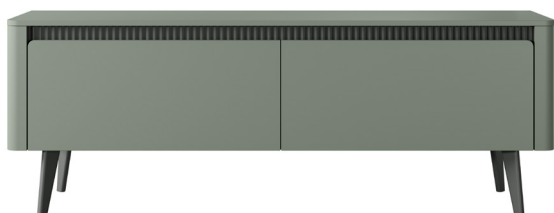

GENERAL INFORMATION

Body: laminated chipboard E05, 16 mm
+ rounded MDF slats + grooved MDF strip

Body color: misty green + black (grooved MDF strip)

Front: laminated chipboard E05, 16 mm

Front color: misty green

HDF: black

Rim: ABS, in the color of the board

Handle: none, push-to-open

Legs: wood, black color

Hinges: parallel / inset / twin

Drawer guides: ball guides, full extension

HDF drawer: black

A - high commode 4d - W 113,2 / H 130,6 / D 38 cm

B - commode 163 2d3s - W 163,2 / H 86,4 / D 38 cm

C - commode 163 6s - W 163,2 / H 86,4 / D 38 cm

INFORMATION

The collection presented in this offer is the property of Meble Laski Kaczorowska Sp.k. This card is not an offer within the meaning of the Civil Code. The manufacturer reserves the right to make structural changes to the offered furniture, without changing the overall character. The dimensions given may be slightly changed. All dimensions given are external dimensions and are given in centimeters. Due to different monitor settings, the colors on offer may slightly differ from the colors of the furniture.

D - rtv table 187 2d - W 187,2 / H 58,4 / D 38 cm

E - rtv table 163 2d - W 163,2 / H 58,4 / D 38 cm

INFORMATION

The collection presented in this offer is the property of Meble Laski Kaczorowska Sp.k. This card is not an offer within the meaning of the Civil Code. The manufacturer reserves the right to make structural changes to the offered furniture, without changing the overall character. The dimensions given may be slightly changed. All dimensions given are external dimensions and are given in centimeters. Due to different monitor settings, the colors on offer may slightly differ from the colors of the furniture.